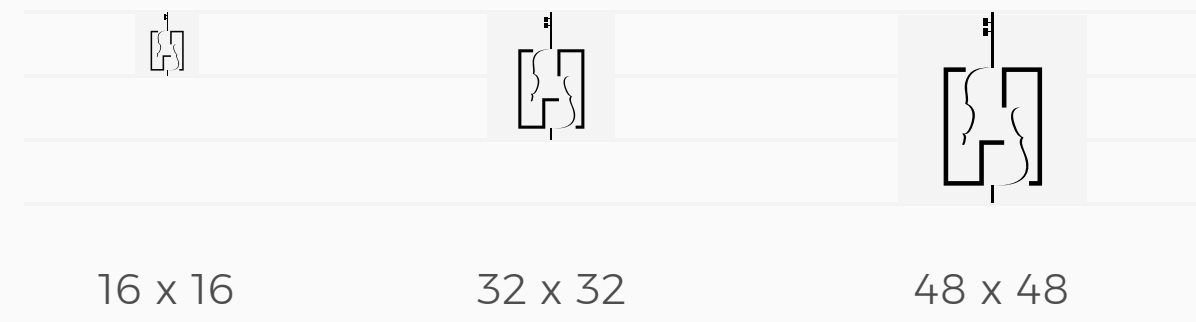

ALTERNATIVE VERSION

COLORS

Black

White

White

Gray

FAVICON

Icons